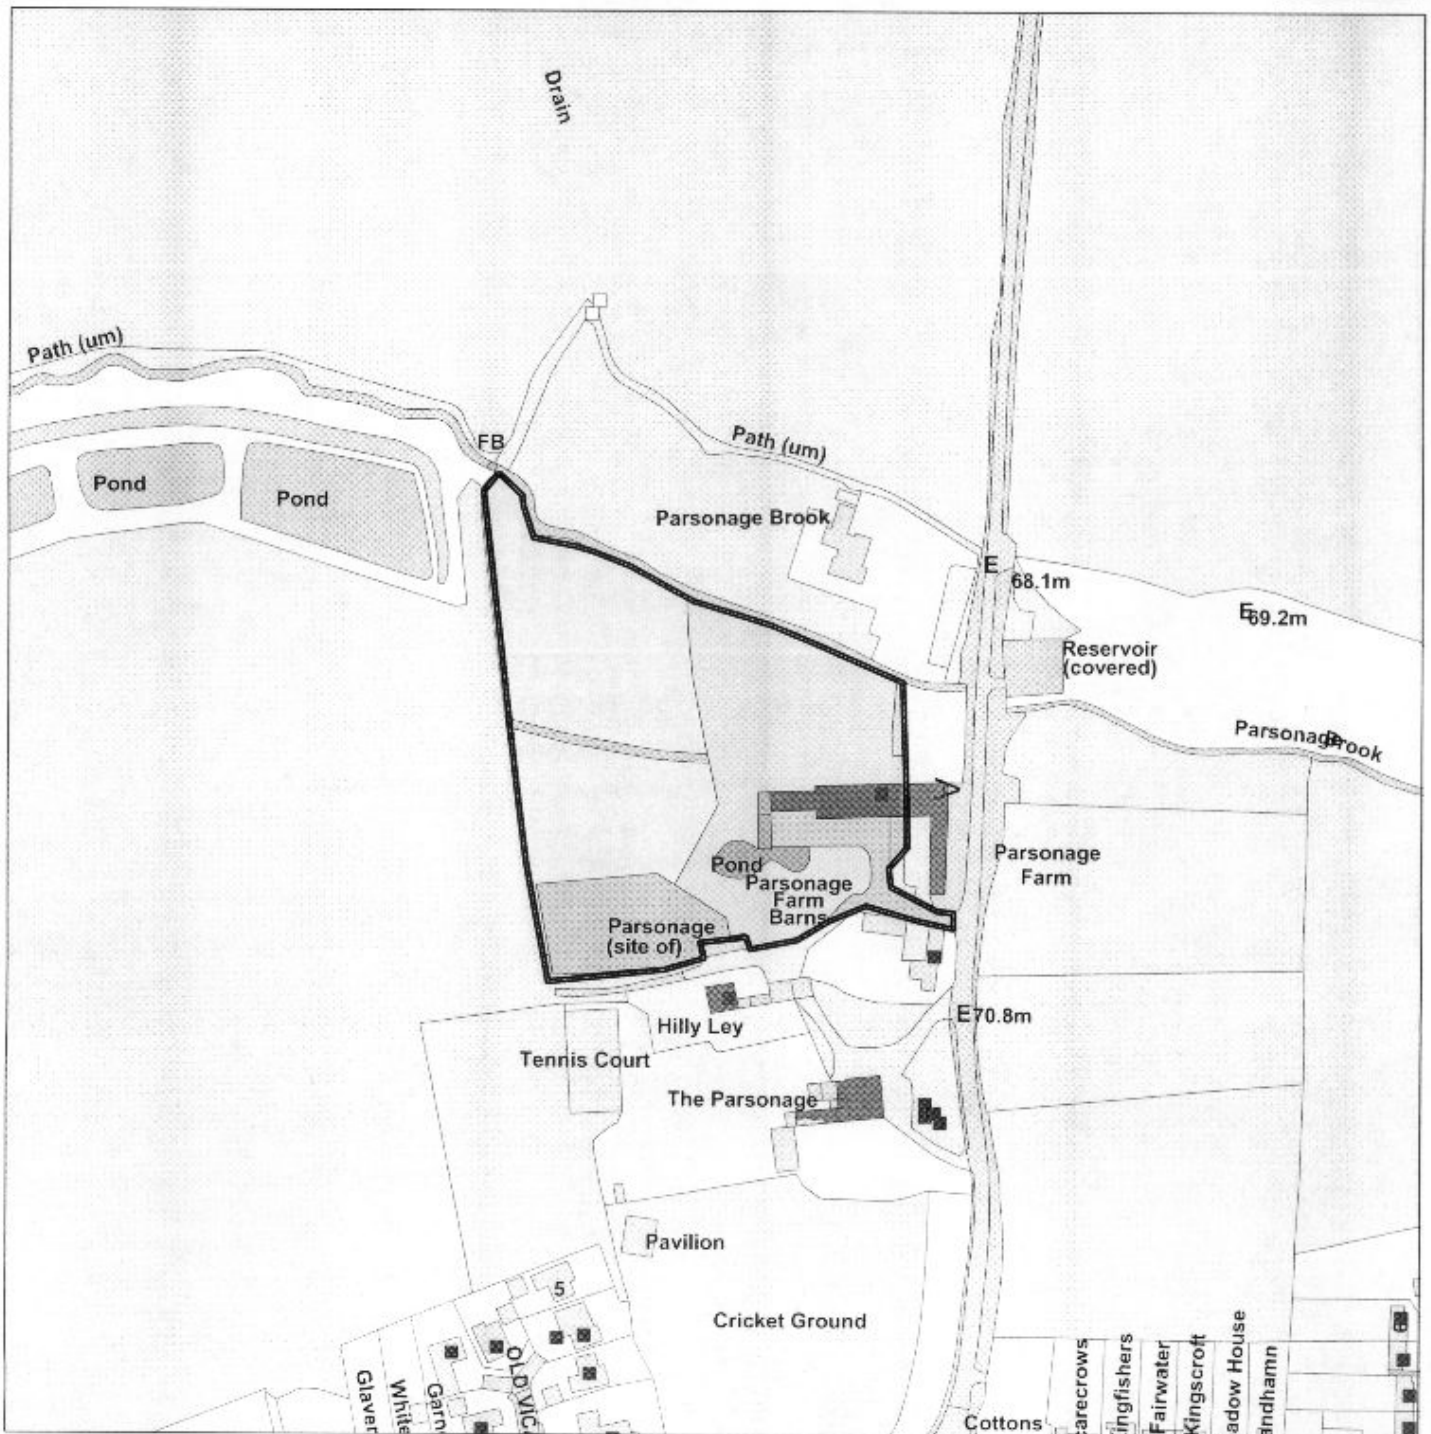

## 1 Parsonage Farm Barns, Barnston Road, High Easter

Scale : 1:2500

Reproduced from the Ordnance Survey map with the permission of the Controller of Her Majesty's Stationery Office © Crown Copyright 2000.

Unauthorised reproduction infringes Crown Copyright and may lead to prosecution or civil proceedings.

Organisation	UTTLESFORD DISTRICT COUNCIL
Department	PLANNING
Comments	
Date	04 January 2013
SLA Number	100018688 (2007)